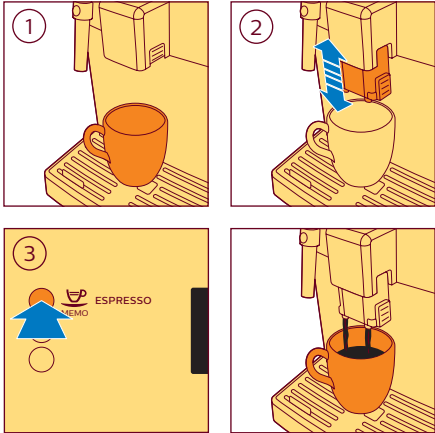

 ESPRESSO

 STEAM

www.philips.com/coffee-care

4219.460.3758.1

PHILIPS

Super automatic
espresso machine

3100 series

EP3519, EP3510