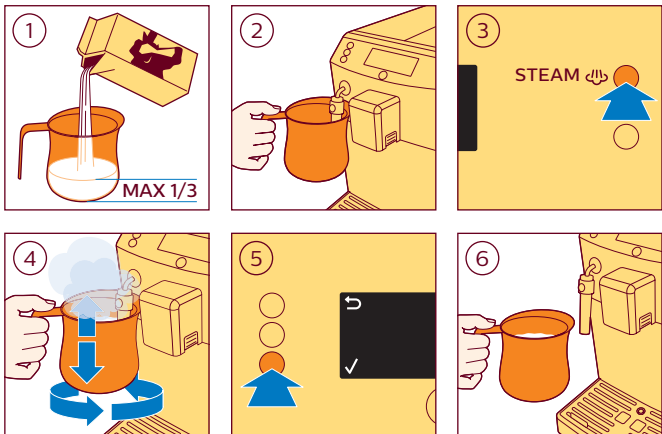

 ESPRESSO

 STEAM

www.philips.com/coffee-care

4219.460.3758.1

PHILIPS

Super automatic
espresso machine

3100 series

EP3519, EP3510