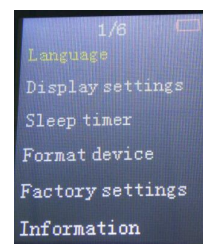

Auto play setting : after setting the right time the page will auto play

Back : Press last song Button go back to previous menu

9 Tools

On the main menu, select tools function and press “▶” go into sub-menu(calendar/stopwatch/alarm)

10 Set

On the main menu select the “Set ” function by press button go into the sub-menu (language /display settings/sleep timer /date and time /format device/factory settings/information) press last/next song button select the sub-menu, and press “▶” go into each sub-menu.

(五) FAQ :

When using the mp3 in wrong way there will have anomaly problem . For example: black screen/ out of control. In this case you can turn off the power. Than turn on the power. The mp3 can using again

① The player can not turn on the power

◆ Check the if the device in low power condition