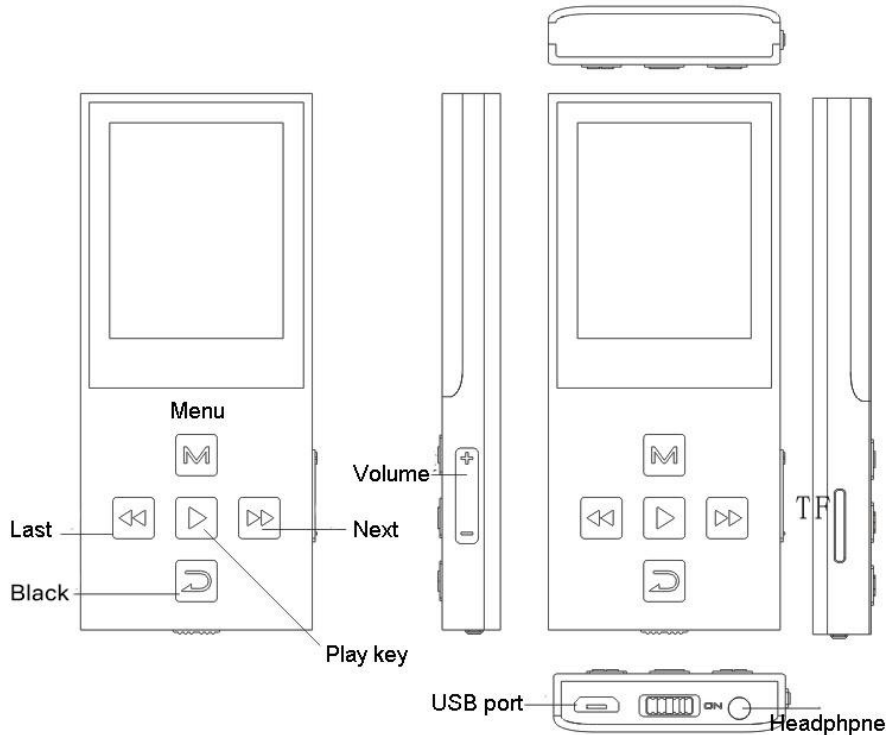

## (一) appearance

● Back button : Under playing status press back button for short and than press Last song button back to previous menu until to Main menu

● Last song /Next song: short time press Last/Next Song Button to choose last song and next song , long time press the buttons can fast play / fast reverse. On the main menu status press the Last/Next song button can choose the submenu